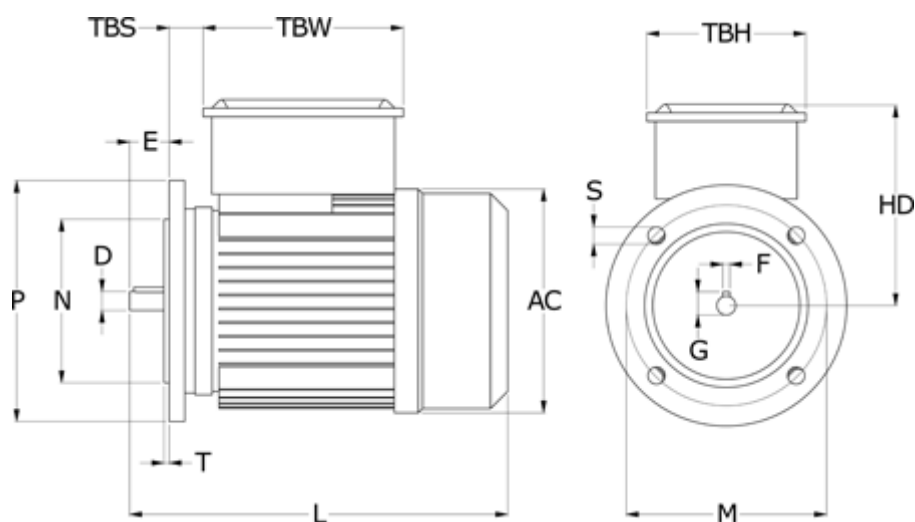

Data Sheet

Article number: 2507546410940

Description: Kleedrive MY802-4 0.75kw 1400 rpm UL/CSA
1x230V 50HZ IP55 B5

Measures

AA = 160	K = 10x13	TBS = 31.75
AC = 163	L = 290	TBW = 140.5
AD = 226	M = 165	
D = 19	N = 130	
E = 40	P = 200	
F = 6	S = 12	
G = 15.5	T = 3.5	
HD = 146	TBH = 110.5	